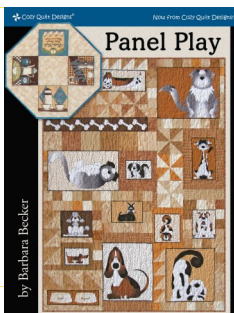

# Diagonally Inclined

## Fabrics (in yards)

Finished Size: Approx. 61" x 74"

<b>Panel</b>	About 27"-31" x width of fabric
<b>Border 1</b>	¼
<b>Border 2</b>	1
<b>Border 3</b>	⅔
<b>Border 4</b>	1 ½
<b>Diagonal Accent 1</b>	½
<b>Diagonal Accent 2*</b>	¼
<b>Backing</b> <i>includes 4" all around for quilting</i>	4 ⅝ 
<b>Binding</b>	⅝ (cut into 8— 2 ½" strips)

This pattern is a revised version of the one in our **Panel Play** book by Barbara Becker. For more great ideas on panels, we highly recommend this book for every quilter's library.

\* If your fabric is less than 42" wide, we suggest an additional ¼ yard of this fabric for an extra strip.